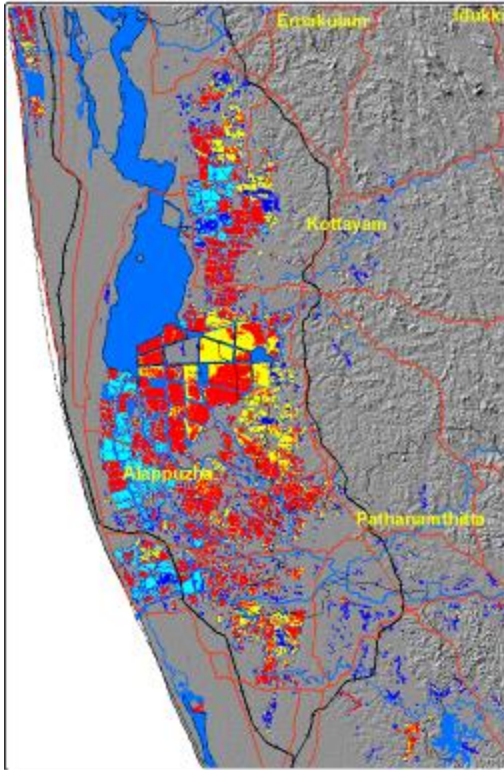

## Progression & Recession in Inundation

Progression in Inundation  
09 & 21 Aug-2018

Legend  
 Cyan Inundation (9 Aug 18)  
 Magenta Progression in Inundation (21 Aug 18)

Recession in Inundation  
21 Aug-2018 & 02 Sep-2018

# Flood Duration

Flood Duration  
(09Aug-02Sep-18)

Flood Duration  
(09Aug-02Sep-18)