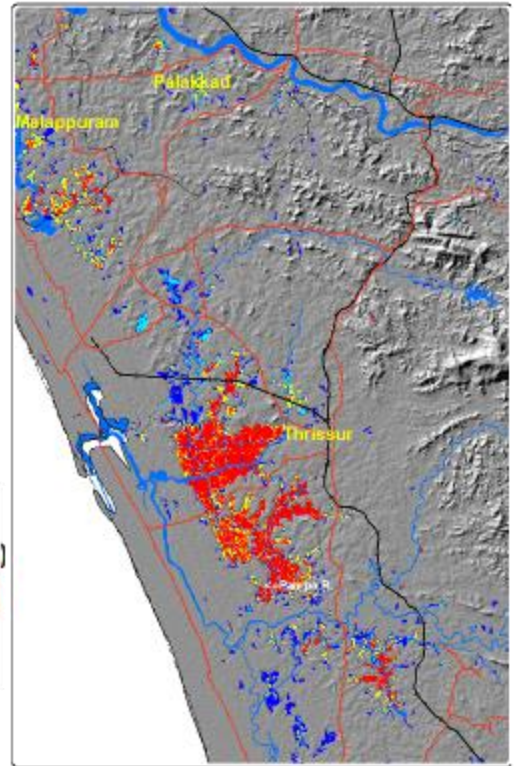

Flood Duration
(09Aug-02Sep-18)

Legend

Flood Duration (Days)

< 6   6-12   12-18   >18