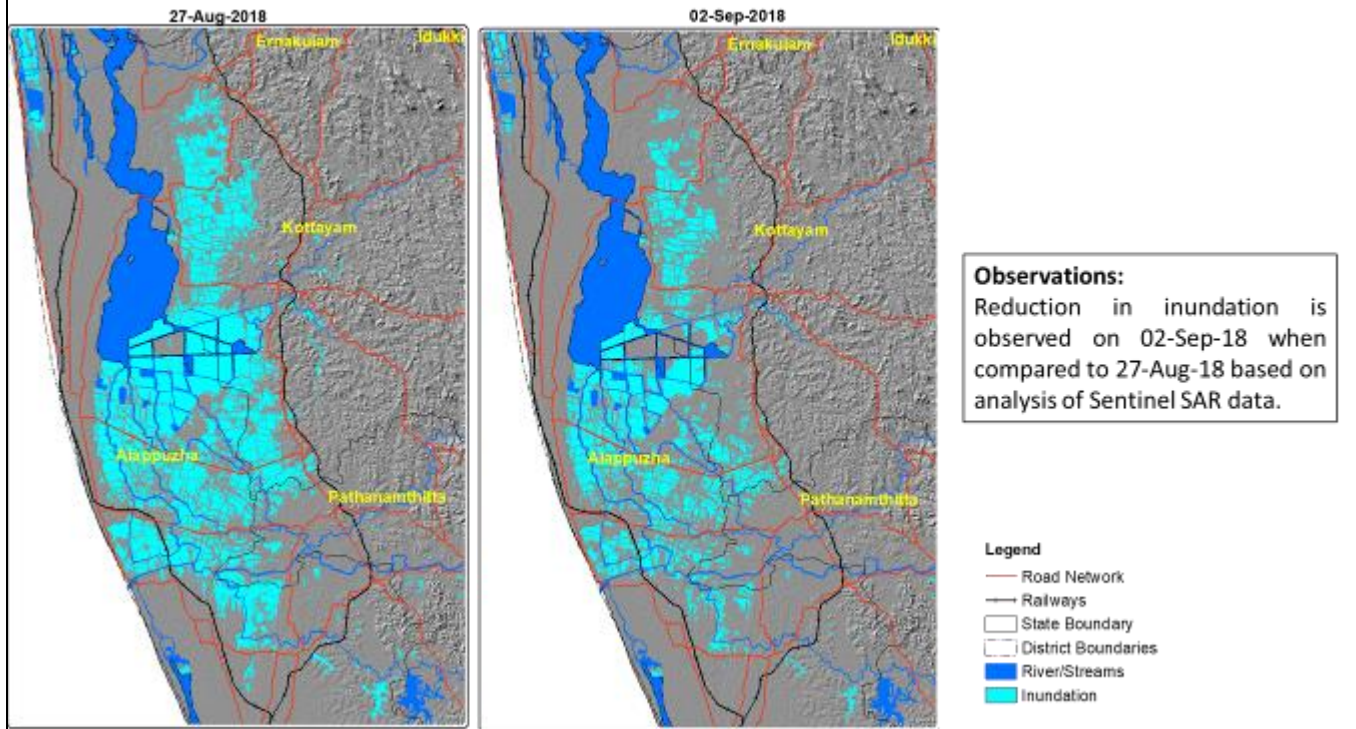

# Floods in Kerala-2018

### Cumulative Inundation 9Aug to 02 Sep 2018

# Flood Duration

Flood Duration  
(09Aug-02Sep-18)

Flood Duration  
(09Aug-02Sep-18)

## Legend

Flood Duration (Days)

< 6    6-12    12-18    >18