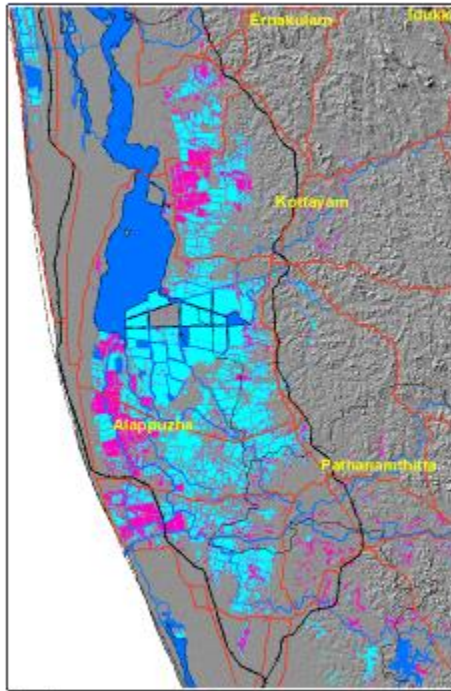

Progression & Recession in Inundation

Progression in Inundation
09 & 21 Aug-2018

Legend
Cyan Inundation (9 Aug 18)
Magenta Progression in Inundation (21 Aug 18)