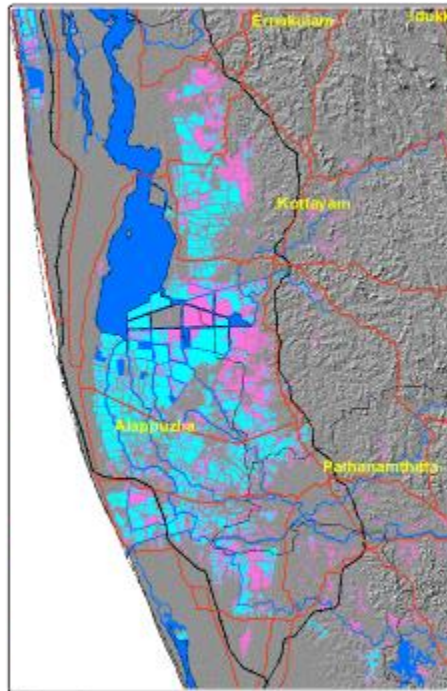

### Cumulative Inundation 9Aug to 02 Sep 2018

## Progression & Recession in Inundation

Progression in Inundation  
09 & 21 Aug-2018

Legend  
 Cyan Inundation (9 Aug 18)  
 Magenta Progression in Inundation (21 Aug 18)

Recession in Inundation  
21 Aug-2018 & 02 Sep-2018

# Flood Duration

Flood Duration  
(09Aug-02Sep-18)

Flood Duration  
(09Aug-02Sep-18)

## Legend

Flood Duration (Days)

< 6    6-12    12-18    >18