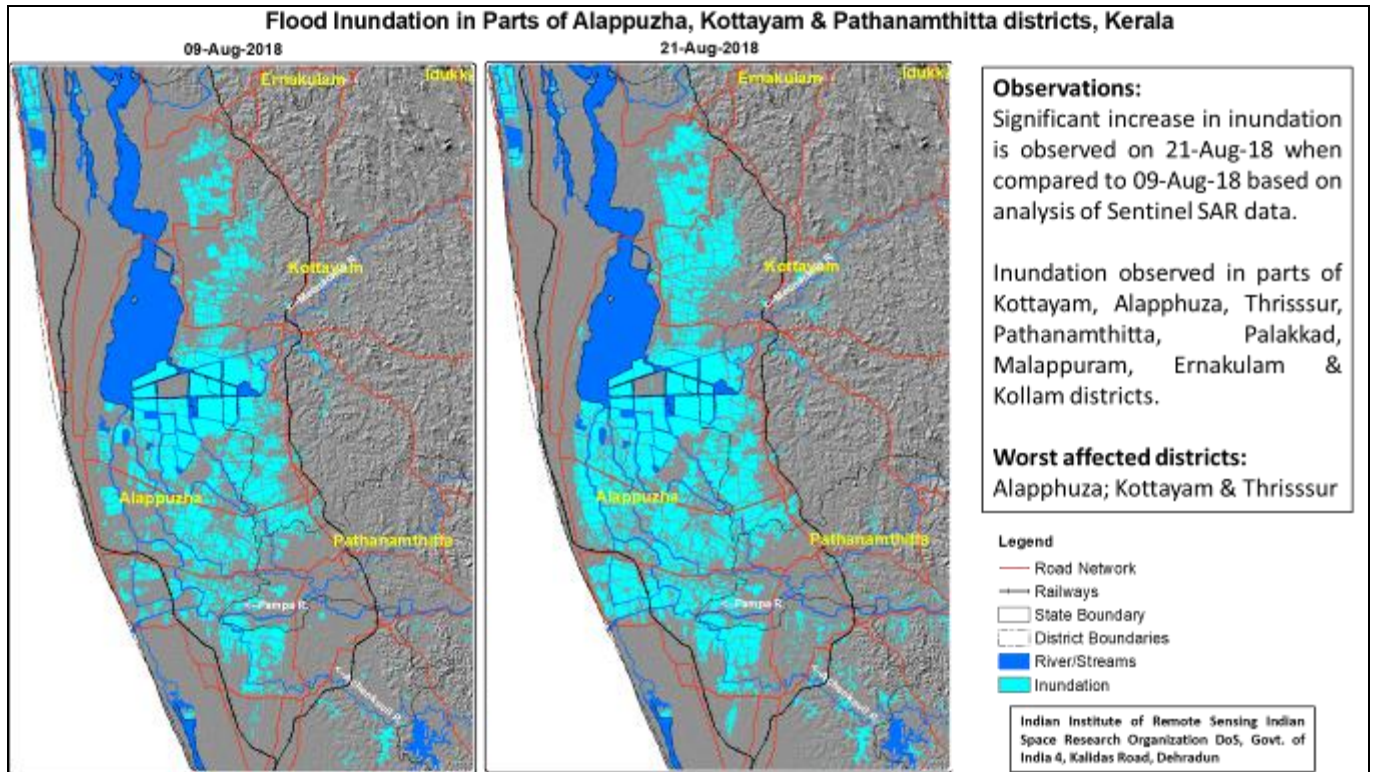

# Floods in Kerala-2018

### Flood Inundation in Parts of Alappuzha, Kottayam & Pathanamthitta districts, Kerala

# Flood Duration

Flood Duration  
(09Aug-02Sep-18)

Flood Duration  
(09Aug-02Sep-18)

## Legend

Flood Duration (Days)

< 6    6-12    12-18    >18