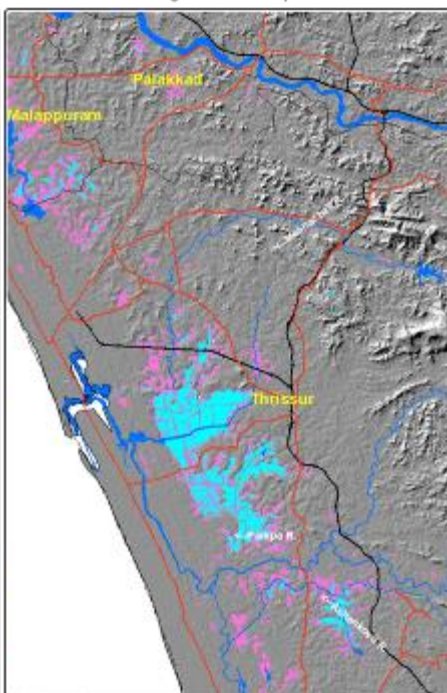

Recession in Inundation
21 Aug-2018 & 02 Sep-2018

Legend
Cyan Inundation (21 Sep 18)
Magenta Recession in Inundation (02 Sep 18)