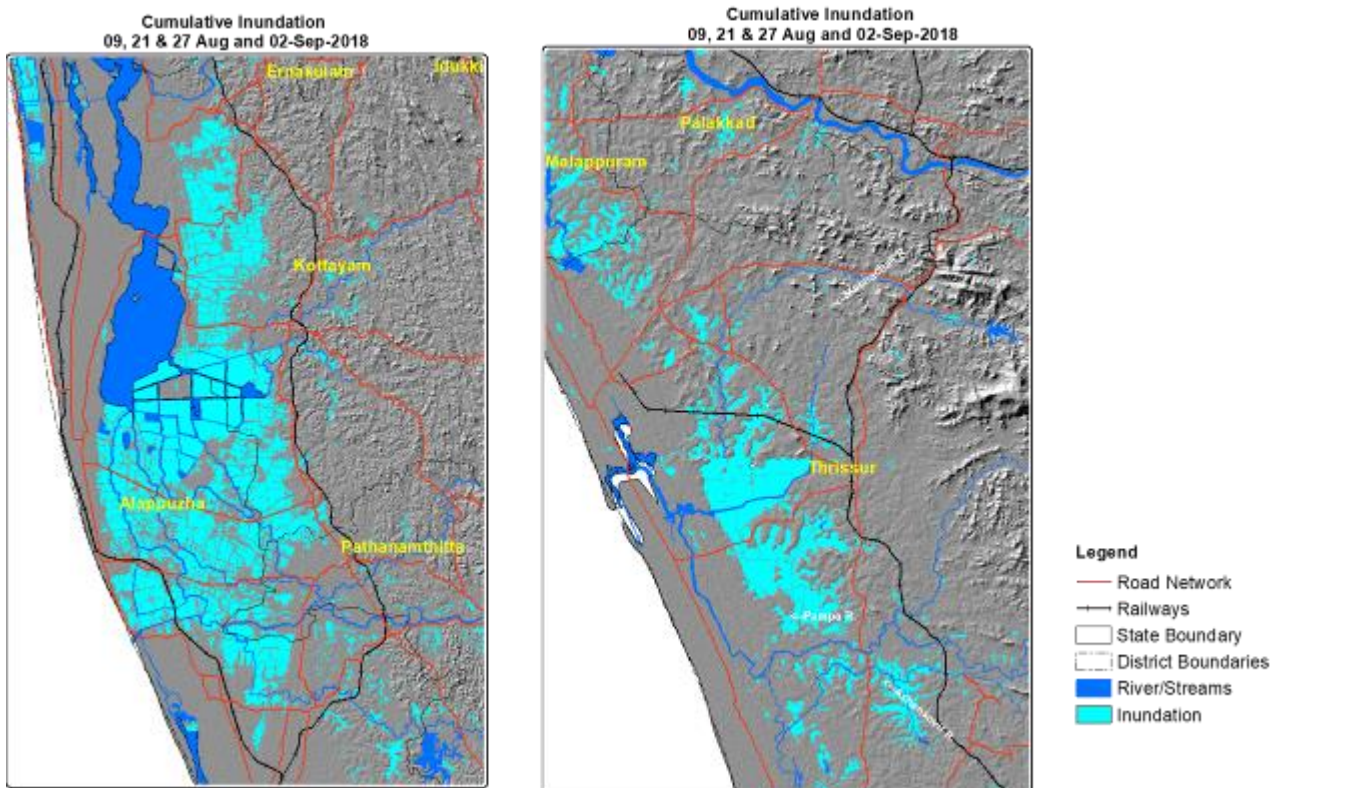

# Floods in Kerala-2018

### Cumulative Inundation 9Aug to 02 Sep 2018

# Flood Duration

Flood Duration  
(09Aug-02Sep-18)

Flood Duration  
(09Aug-02Sep-18)

## Legend

Flood Duration (Days)

< 6    6-12    12-18    >18