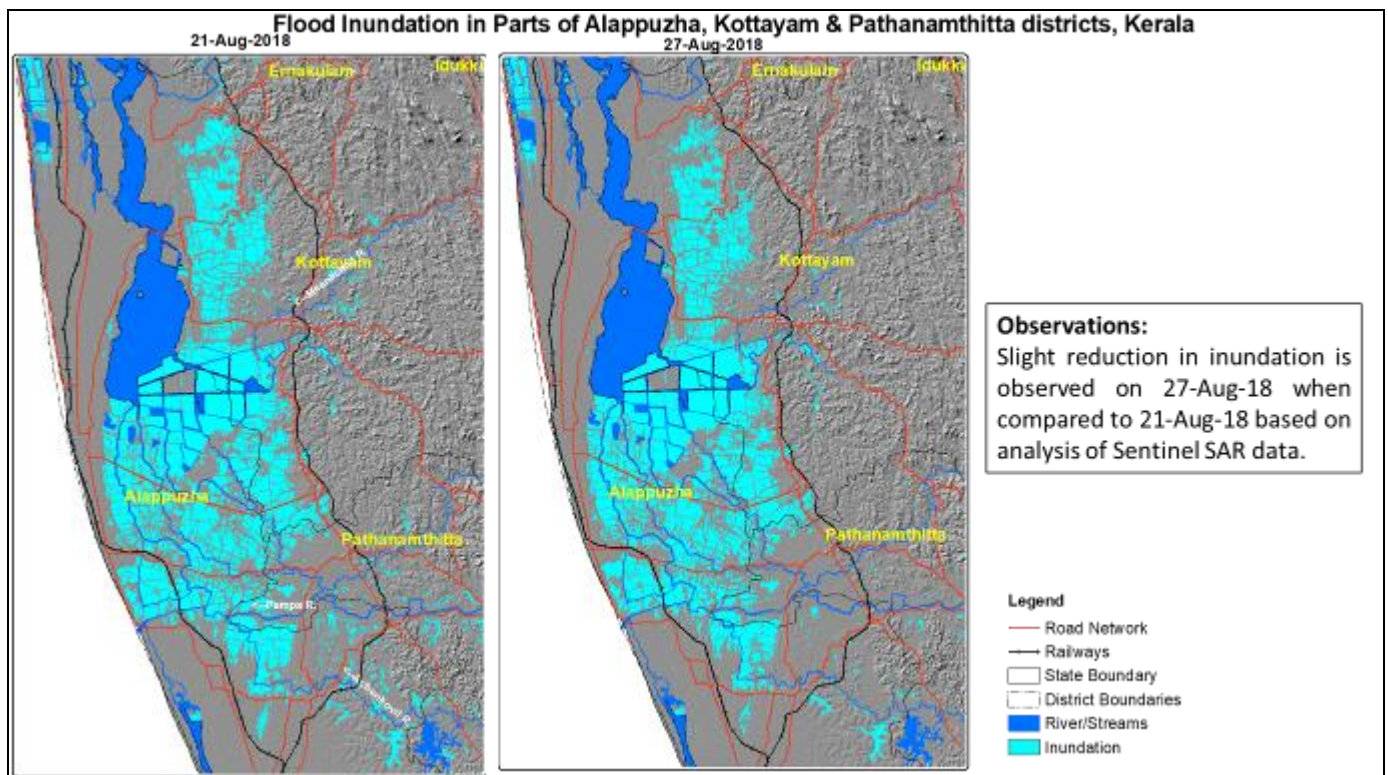

# Floods in Kerala-2018

### Flood Inundation in Parts of Alappuzha, Kottayam & Pathanamthitta districts, Kerala

# Flood Duration

Flood Duration  
(09Aug-02Sep-18)

Flood Duration  
(09Aug-02Sep-18)

## Legend

Flood Duration (Days)

< 6    6-12    12-18    >18