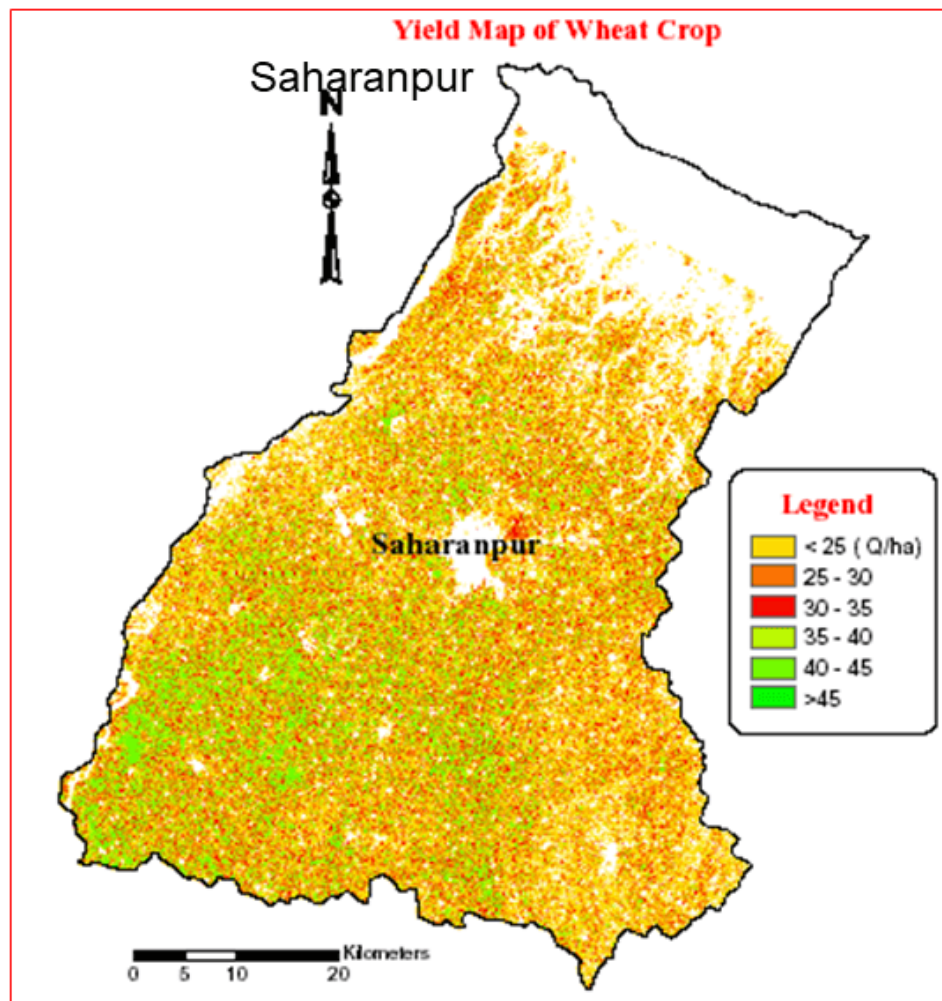

Wheat crop yield variability & Validation

Validation of estimated yield in wheat (Model – NDVI,LPI,Irrigation frequency)