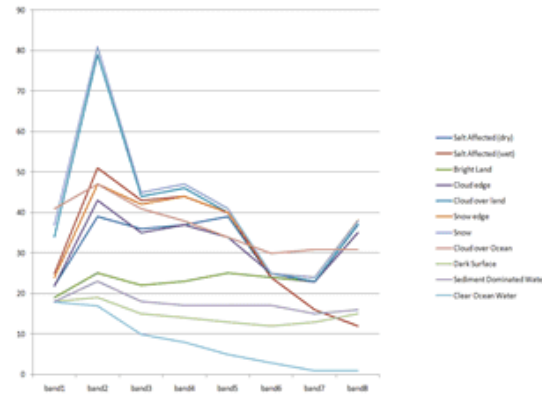

Retrieval of EVI from Oceansat-2 Data & comparison with MODIS retrieved EVI

Cloud masking using OCM bands

Comparison of OCM and MODIS derived EVI