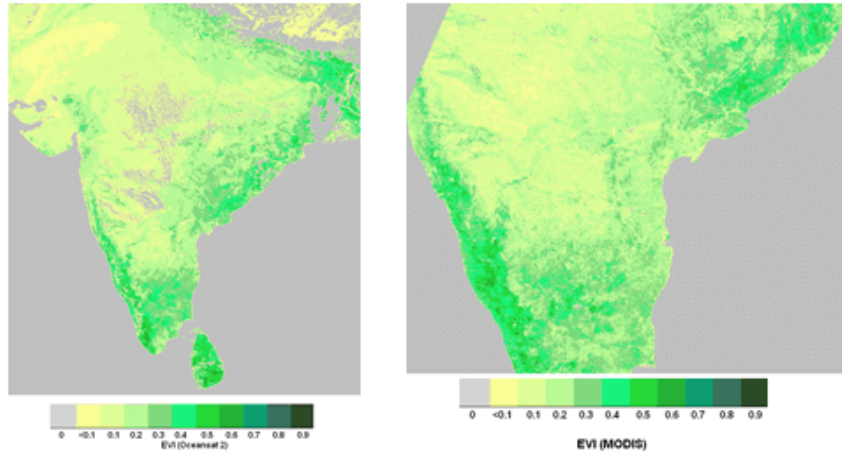

Retrieval of EVI from Oceansat-2 Data & comparison with MODIS retrieved EVI

Cloud masking using OCM bands

Comparison of OCM and MODIS derived EVI